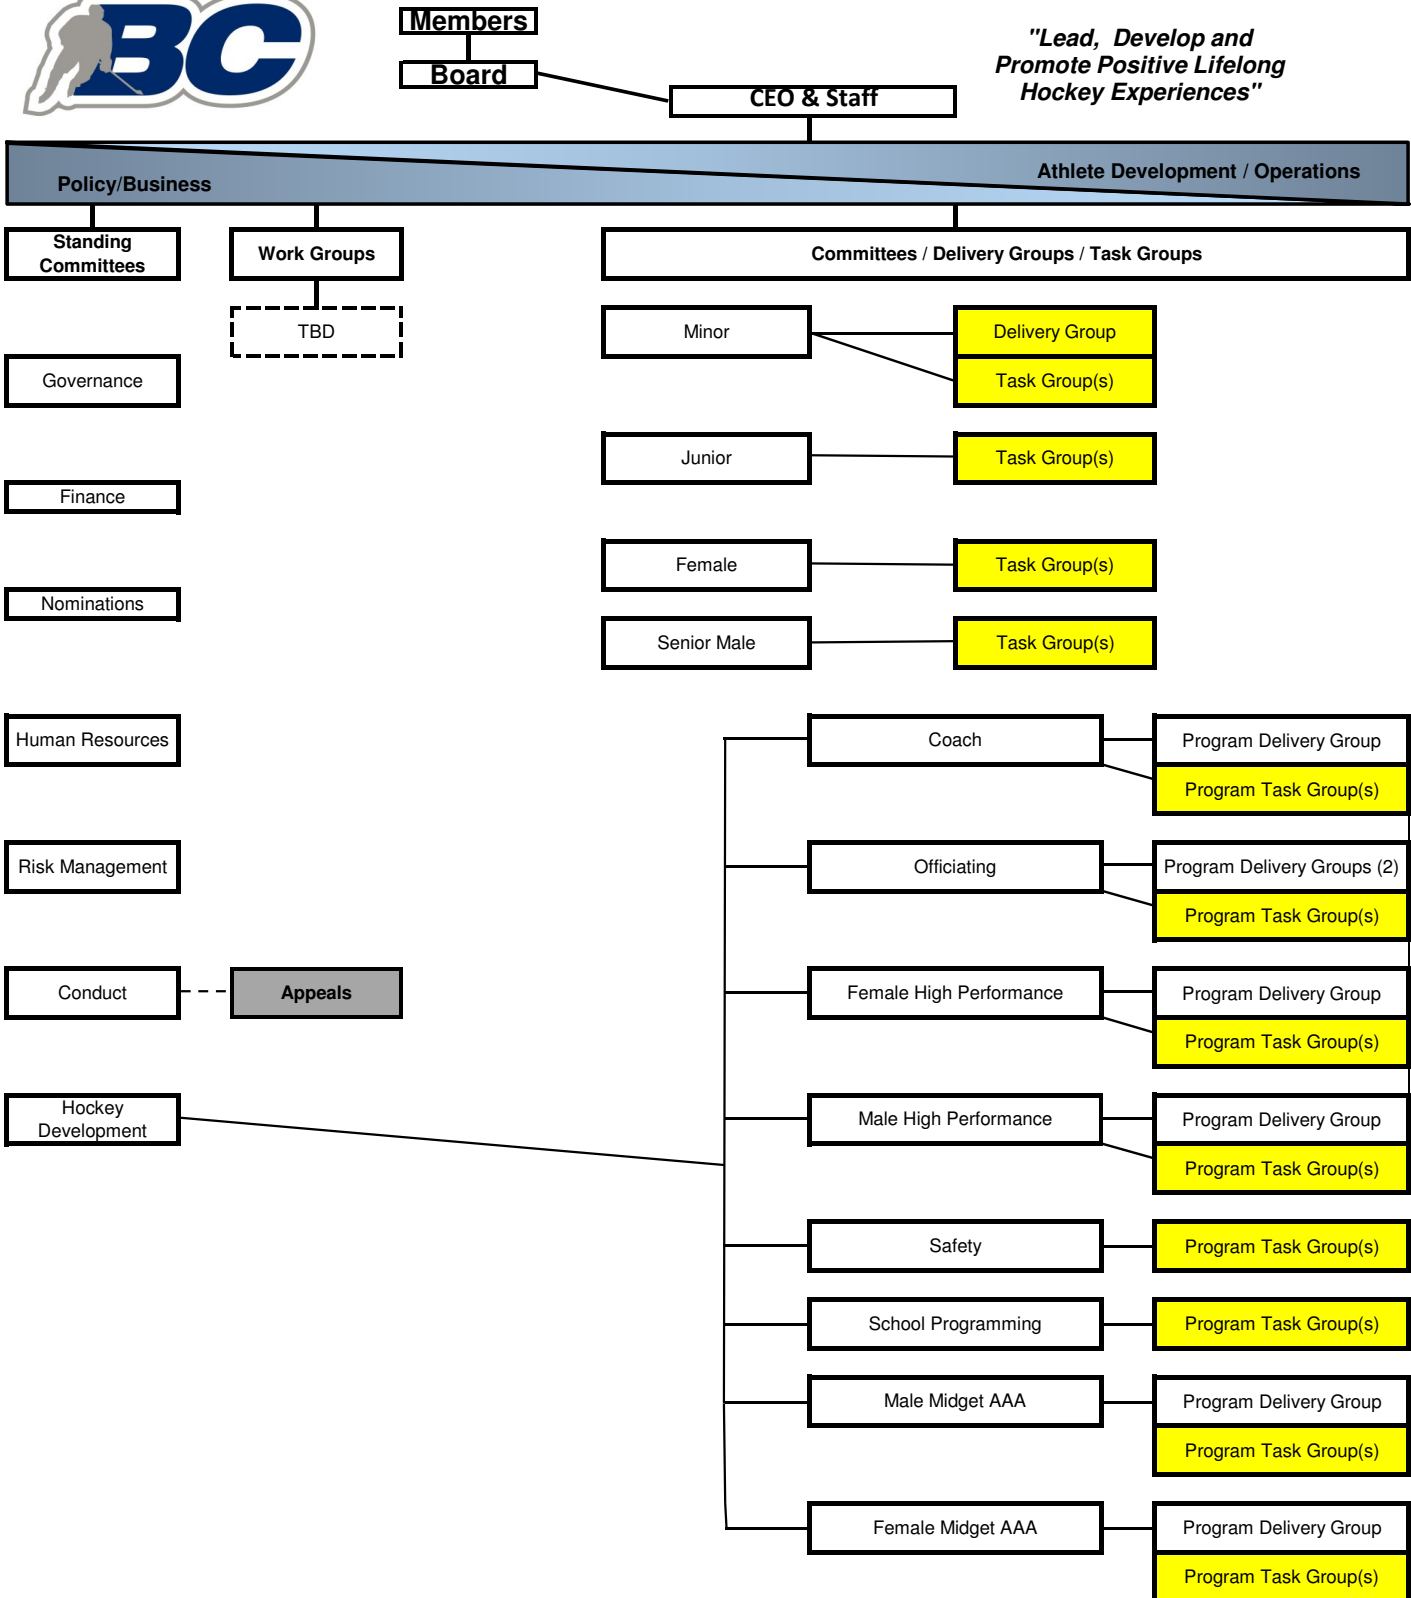

BC HOCKEY OPERATIONS CHART

"Lead, Develop and Promote Positive Lifelong Hockey Experiences"

The blue box is a lens through which all information flows to and from the Board. It allows the Board of Directors to focus on the information shared to and from the groups below in the performance of their duties. The lens is a continuum, to the left the groups will have more focus on policy / business and as the lens extends to the right the groups will have more focus on athlete development / programming.