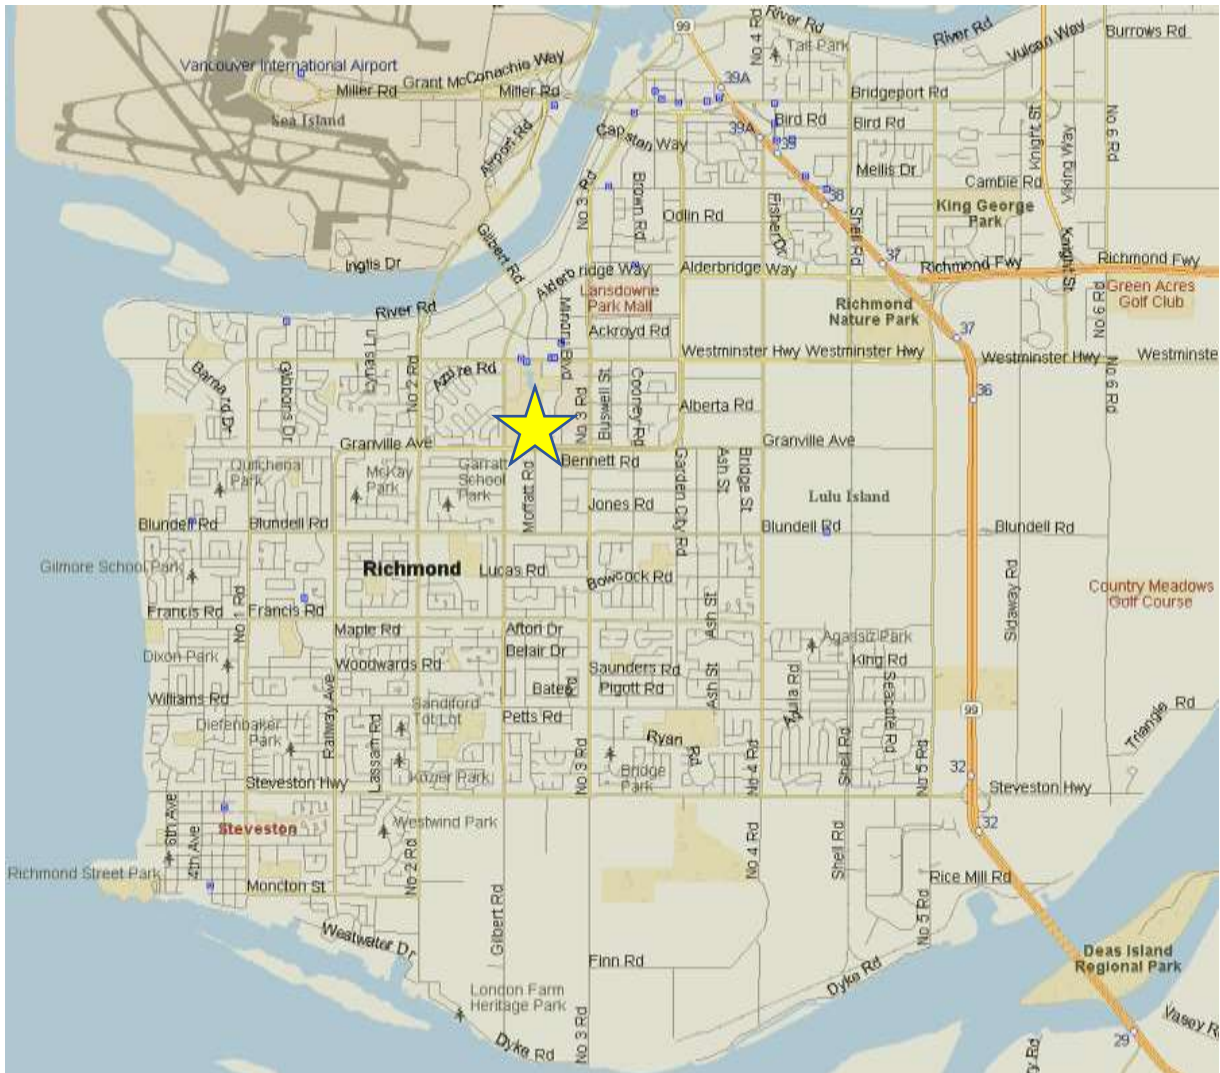

U18 Female BC Hockey Championship

March 24-27, 2022

Minoru Arenas - Richmond, B.C.

Hosted by Richmond Ravens Female Hockey Association

Map of Central Richmond

U18 Female BC Hockey Championship
March 24-27, 2022
Minoru Arenas - Richmond, B.C.
Hosted by Richmond Ravens Female Hockey Association