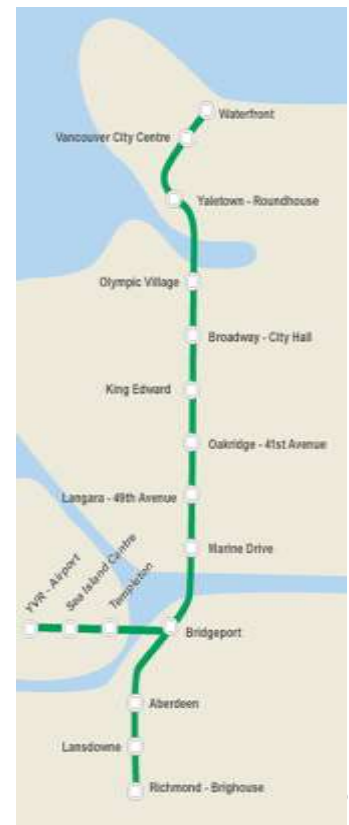

12 Transportation

Richmond is central to numerous transportation systems.

The terminus for the Canada Line which runs from downtown Vancouver to Richmond is located across from the Richmond Centre Mall. Park and Ride for the Canada Line is located at the Bridgeport Station across from the River Rock Casino and Hotel.

The BC Ferries Tsawwassen ferry terminal is located 20 km south of the Richmond Ice Centre via Highway 99 and Highway 17.

The Riverport Entertainment Complex is also supported by Translink which operates buses to the area on a regular basis. Bus lines 401, 403, 404 and C93.

The Vancouver International Airport is located approximately 3 kilometres from central Richmond, a 10-15-minute drive.

U18 Female BC Hockey Championship
 March 24-27, 2022
 Minoru Arenas - Richmond, B.C.
 Hosted by Richmond Ravens Female Hockey Association